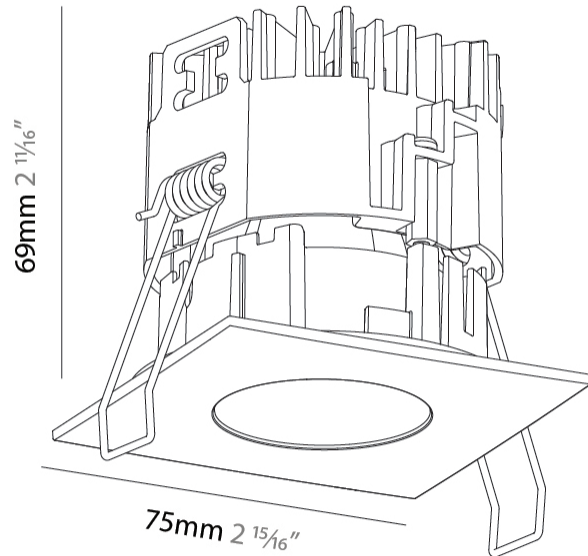

PHYSICAL

Aperture Sizes - Downlights: 1"
Shape: Square
Length (mm): 75
Length (in): 2 ¹⁵/₁₆"
Width (mm): 75
Width (in): 2 ¹⁵/₁₆"
Height (mm): 65
Height (in): 2 ⁹/₁₆"
Ceiling Thickness (mm): 1 - 25
Ceiling Thickness (in): 1/16 - 1 3/16
Min. Recessing Depth (mm): 70
Min. Recessing Depth (in): 2 ³/₄"
Weight (kg): 0.19
Diffuser: Lens Pack - No Lens / Opal / Linear Spread Lens / Honeycomb / Spread Lens

Fixture Finish: SSR / BKV / CWI / CRY / HAB / UFT / ITA / RUA / FTG / MYG / LOD / PUS / FRO / FUP / KIA / POP / BLS / SPG / MEY / GOH / CHC / COM / ABZ / JAG / OBR / MOS / ROR

Fixture Material: Aluminum Die Cast
Cut-out Measurements: D. 68mm / 2 11/16"

ELECTRICAL

Lamp Type: LED (Zhaga Standard)
Input Wattage (W): 15
Total Output Wattage (W): 12.7
Dimming: Tri-Mode (Non-Dimming and Phase Dimming (120Vac only) and 0-10V Dimming)
Driver Included: No
Driver Location: Remote
Driver Type: Constant Current - 120/277
Driver Class: Class 2
Input Voltage (V): 120 - 277
Constant Current (MA): 700

LED

Number of LEDs: 1
Color Temperature (°K): 2700-6500 Tunable White
Max. Delivered Lumen (lm): 960 - 1129
Nominal Lumen (lm): 1242 - 1460
CRI: >90 CRI
Lamp Life (hrs): 50000

OPTICAL

Beam Angle: 36

RATINGS AND CERTIFICATIONS

Certified By: Certified for North American Standards
IP rating: IP20