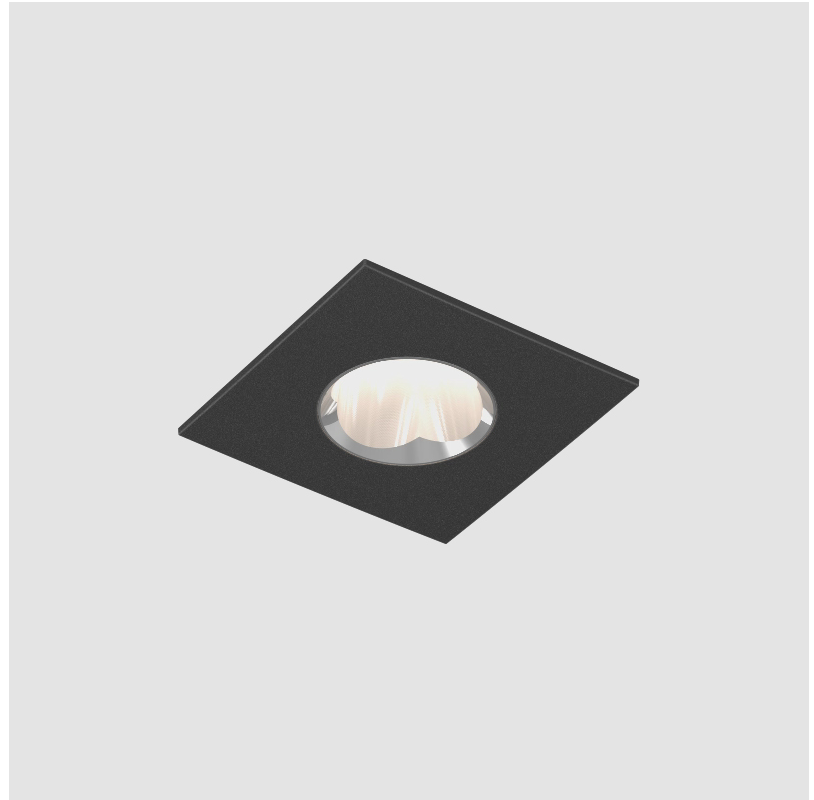

PHYSICAL

Aperture Sizes - Downlights: 1"
Shape: Square
Length (mm): 75
Length (in): 2 ¹⁵/₁₆"
Width (mm): 75
Width (in): 2 ¹⁵/₁₆"
Height (mm): 65
Height (in): 2 ⁹/₁₆"
Ceiling Thickness (mm): 1 - 25
Ceiling Thickness (in): 1/16 - 1 3/16
Min. Recessing Depth (mm): 70
Min. Recessing Depth (in): 2 ³/₄"
Weight (kg): 0.19
Diffuser: Lens Pack - No Lens / Opal / Linear Spread Lens / Honeycomb / Spread Lens

Fixture Finish: SSR / BKV / CWI / CRY / HAB / UFT / ITA / RUA / FTG / MYG / LOD / PUS / FRO / FUP / KIA / POP / BLS / SPG / MEY / GOH / CHC / COM / ABZ / JAG / OBR / MOS / ROR

Fixture Material: Aluminum Die Cast
Cut-out Measurements: D. 68mm / 2 11/16"

ELECTRICAL

Lamp Type: LED (Zhaga Standard)
Input Wattage (W): 15
Total Output Wattage (W): 12.7
Dimming: Tri-Mode (Non-Dimming and Phase Dimming (120Vac only) and 0-10V Dimming)
Driver Included: No
Driver Location: Remote
Driver Type: Constant Current - 120/277
Driver Class: Class 2
Input Voltage (V): 120 - 277
Constant Current (MA): 700

LED

Number of LEDs: 1
Color Temperature (°K): 2700-6500 Tunable White
Max. Delivered Lumen (lm): 960 - 1129
Nominal Lumen (lm): 1242 - 1460
CRI: >90 CRI
Lamp Life (hrs): 50000

OPTICAL

Beam Angle: 36

RATINGS AND CERTIFICATIONS

Certified By: Certified for North American Standards
IP rating: IP20