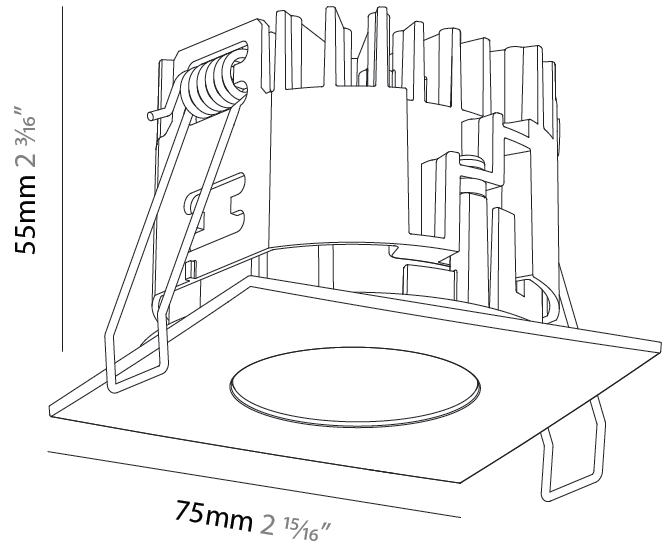

PHYSICAL

Aperture Sizes - Downlights: 1"
Shape: Square
Length (mm): 75
Length (in): 2 ¹⁵/₁₆"
Width (mm): 75
Width (in): 2 ¹⁵/₁₆"
Height (mm): 55
Height (in): 2 ³/₁₆"
Ceiling Thickness (mm): 1 - 25
Ceiling Thickness (in): 1/16 - 1 3/16
Min. Recessing Depth (mm): 70
Min. Recessing Depth (in): 2 ³/₄"
Weight (kg): 0.19
Diffuser: Lens Pack - No Lens / Opal / Linear Spread Lens / Honeycomb / Spread Lens
Fixture Finish: SSR / BKV / CWI / CRY / HAB / UFT / ITA / RUA / FTG / MYG / LOD / PUS / FRO / FUP / KIA / POP / BLS / SPG / MEY / GOH / CHC / COM / ABZ / JAG / OBR / MOS / ROR
Fixture Material: Aluminum Die Cast
Cut-out Measurements: D. 68mm / 2 11/16"

ELECTRICAL

Lamp Type: LED (Zhaga Standard)
Input Wattage (W): 14
Total Output Wattage (W): 12.7
Dimming: Tri-Mode (Non-Dimming and Phase Dimming (120Vac only) and 0-10V Dimming)
Driver Included: No
Driver Location: Remote
Driver Type: Constant Current - 120/277
Driver Class: Class 2
Input Voltage (V): 120 - 277
Constant Current (MA): 700

LED

Number of LEDs: 1
Color Temperature (°K): 2700-6500 Tunable White
Max. Delivered Lumen (lm): 1000 - 1176
Nominal Lumen (lm): 1242 - 1460
CRI: >90 CRI
Lamp Life (hrs): 50000

OPTICAL

Beam Angle: 52

RATINGS AND CERTIFICATIONS

Certified By: Certified for North American Standards
IP rating: IP20