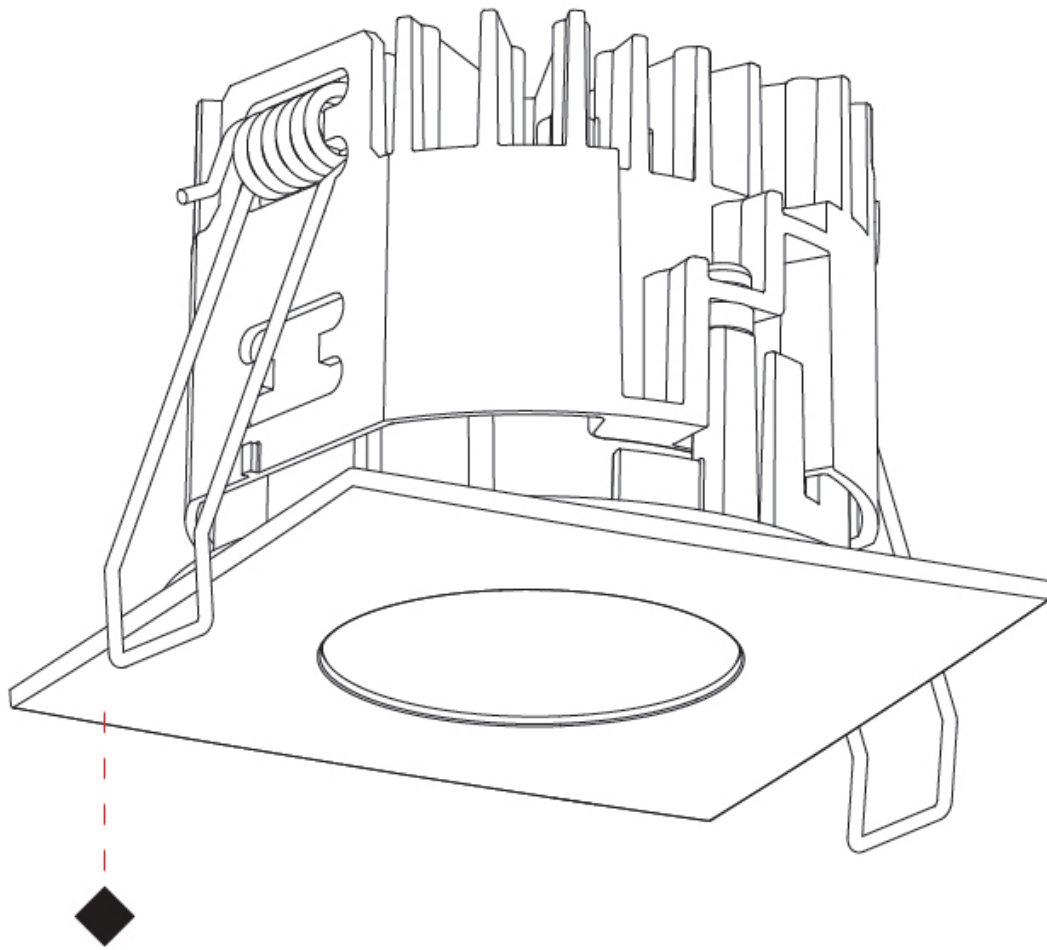

OIKO PRO SQUARE FIXED RECESSED

A35962-

PROJECT	_____
TYPE	_____
SPECIFIER	_____
QUANTITY	_____
DATE	_____

A