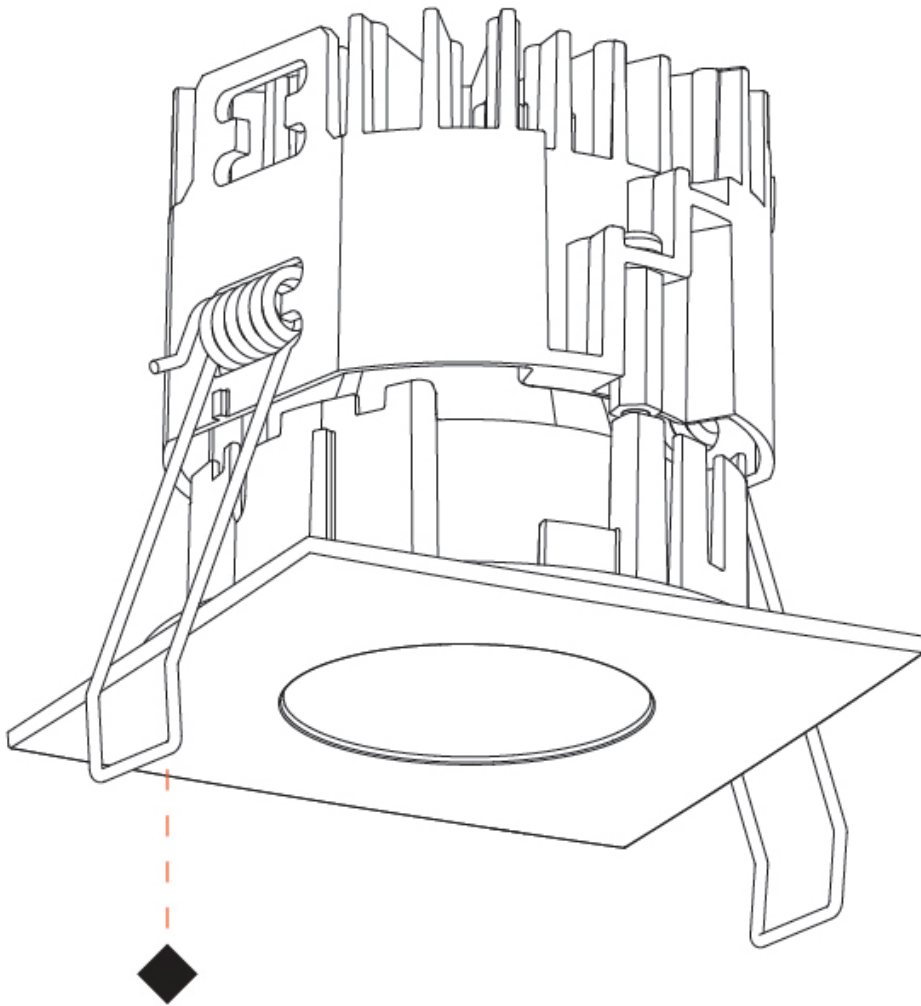

OIKO PRO SQUARE FIXED RECESSED

A35961-

PROJECT	_____
TYPE	_____
SPECIFIER	_____
QUANTITY	_____
DATE	_____

A