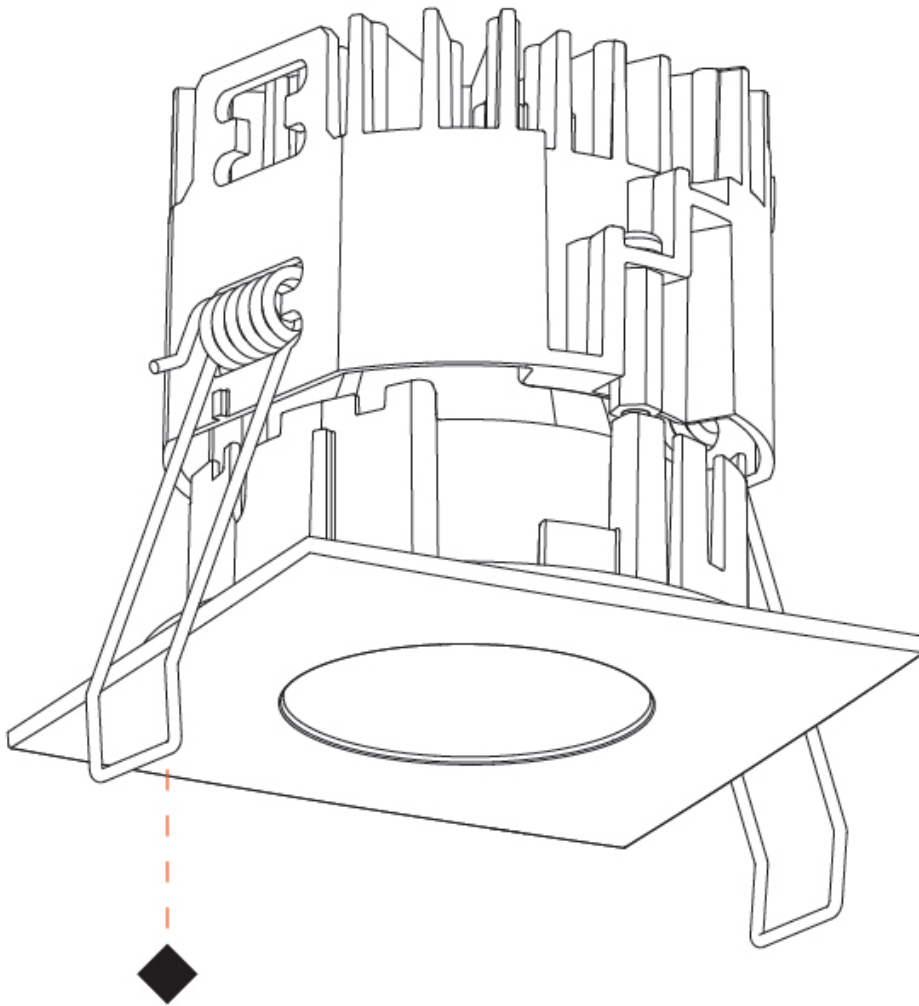

OIKO PRO SQUARE FIXED RECESSED

A35961-

PROJECT _____

TYPE _____

SPECIFIER _____

QUANTITY _____

DATE _____

A